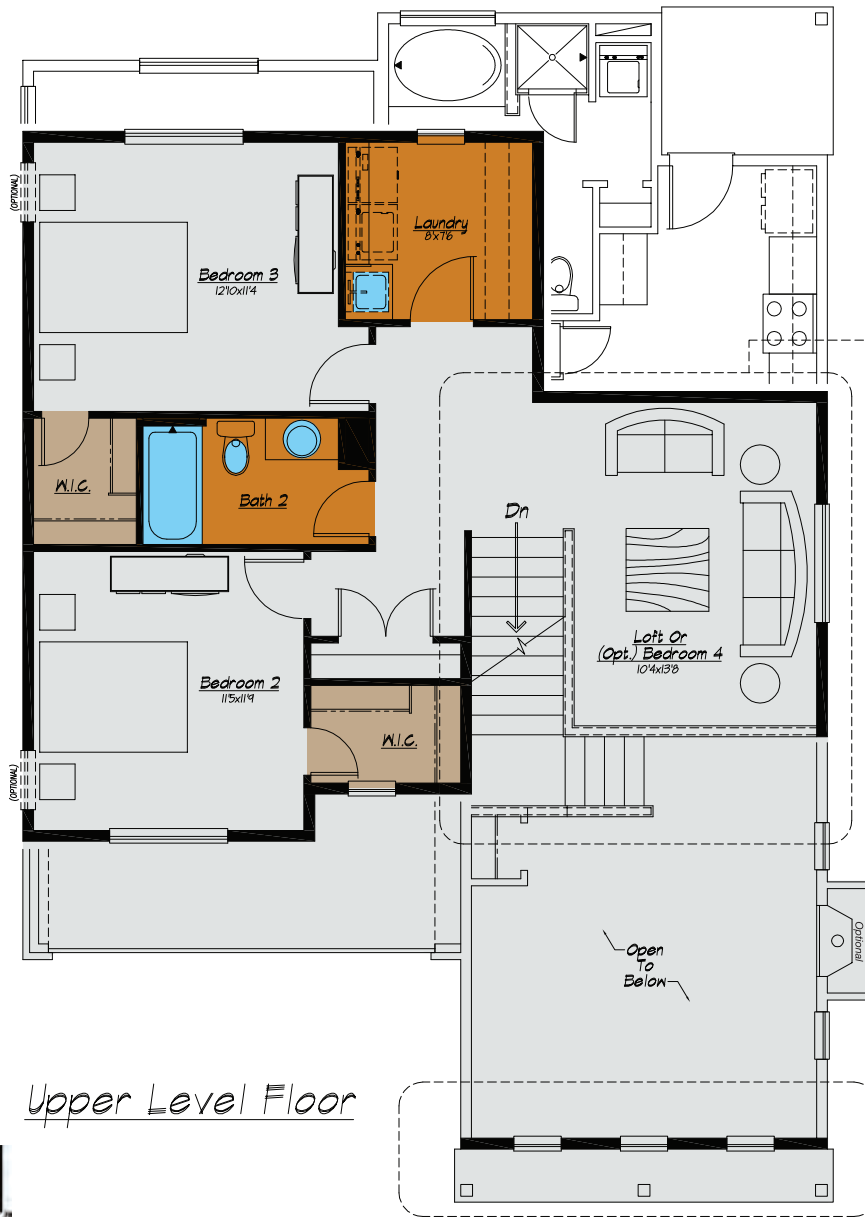

## COTTAGE GARDEN AT THE GARDENS AT CAREFREE

*Exclusively by Covington Homes - The Iris Plan 504*

1,826 Finished Square Feet  
1,826 Total Square Feet  
3 - 4 Bedroom  
2.5 Baths  
2 - 3 Car garage

Proud Builder  
**St. Jude Dream Home<sup>®</sup>  
Giveaway**

**COVINGTON HOMES**  
13725 Struthers Road Suite 201, CS 80921  
[www.covingtonhomesco.com](http://www.covingtonhomesco.com)

Main Level Floor

(Optional)  
Deck w/ Landing & Stairs

**The Iris, Plan 504**  
 1,826 Finished Sq Ft  
 1,826 Total Square Feet  
 3 - 4 Bedrooms  
 2.5 Bathrooms  
 2 - 3 Car Garage

(Optional) "B", "C", & "D"  
Main Level Floor

Prices, specifications and availability subject to change without notice, in a continuous effort to improve its product, Covington Homes reserves the right to make changes or modifications to plans, specifications, materials, features and colors without notice. Window and window locations may vary per exterior. All square footages are approximate and buyer is informed not to rely on estimates and should independently verify room dimensions on his/her home. rev. 1-2015.

*Upper Level Floor*

**The Iris, Plan 504**  
 1,826 Finished Sq Ft  
 1,826 Total Square Feet  
 3 - 4 Bedrooms  
 2.5 Bathrooms  
 2 - 3 Car Garage

*(Optional) Bedroom 4*

*(Optional) "B", "C", & "D" Upper Level Floor*