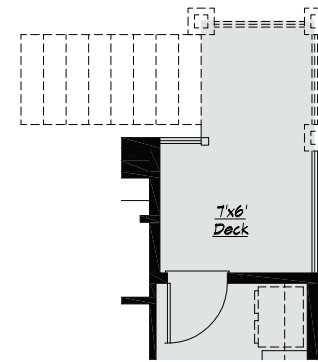

## COTTAGE GARDEN AT THE GARDENS AT CAREFREE

*Exclusively by Covington Homes - The Iris Plan 504*

1,826 Finished Square Feet  
1,826 Total Square Feet  
3 - 4 Bedroom  
2.5 Baths  
2 - 3 Car garage

Proud Builder  
**St. Jude Dream Home<sup>®</sup>  
Giveaway**

**COVINGTON HOMES**  
13725 Struthers Road Suite 201, CS 80921  
[www.covingtonhomesco.com](http://www.covingtonhomesco.com)

Main Level Floor

(Optional)  
Deck w/ Landing & Stairs

**The Iris, Plan 504**  
 1,826 Finished Sq Ft  
 1,826 Total Square Feet  
 3 - 4 Bedrooms  
 2.5 Bathrooms  
 2 - 3 Car Garage