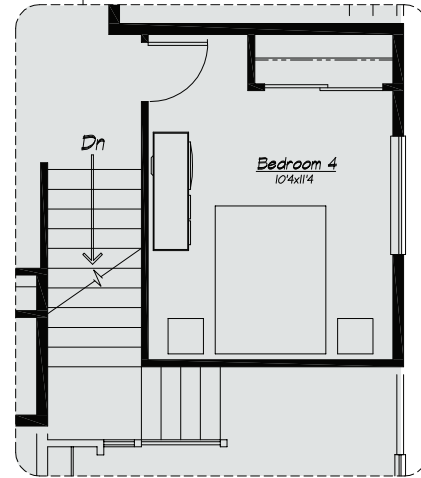

**COVINGTON HOMES**  
13725 Struthers Road Suite 201, CS 80921  
[www.covingtonhomesco.com](http://www.covingtonhomesco.com)

Main Level Floor

(Optional)  
Deck w/ Landing & Stairs

**The Iris, Plan 504**  
 1,826 Finished Sq Ft  
 1,826 Total Square Feet  
 3 - 4 Bedrooms  
 2.5 Bathrooms  
 2 - 3 Car Garage

(Optional) "B", "C", & "D"  
Main Level Floor

Prices, specifications and availability subject to change without notice, in a continuous effort to improve its product, Covington Homes reserves the right to make changes or modifications to plans, specifications, materials, features and colors without notice. Window and window locations may vary per exterior. All square footages are approximate and buyer is informed not to rely on estimates and should independently verify room dimensions on his/her home. rev. 1-2015.

*Upper Level Floor*

**The Iris, Plan 504**  
 1,826 Finished Sq Ft  
 1,826 Total Square Feet  
 3 - 4 Bedrooms  
 2.5 Bathrooms  
 2 - 3 Car Garage

*(Optional) Bedroom 4*

*(Optional) "B", "C", & "D" Upper Level Floor*