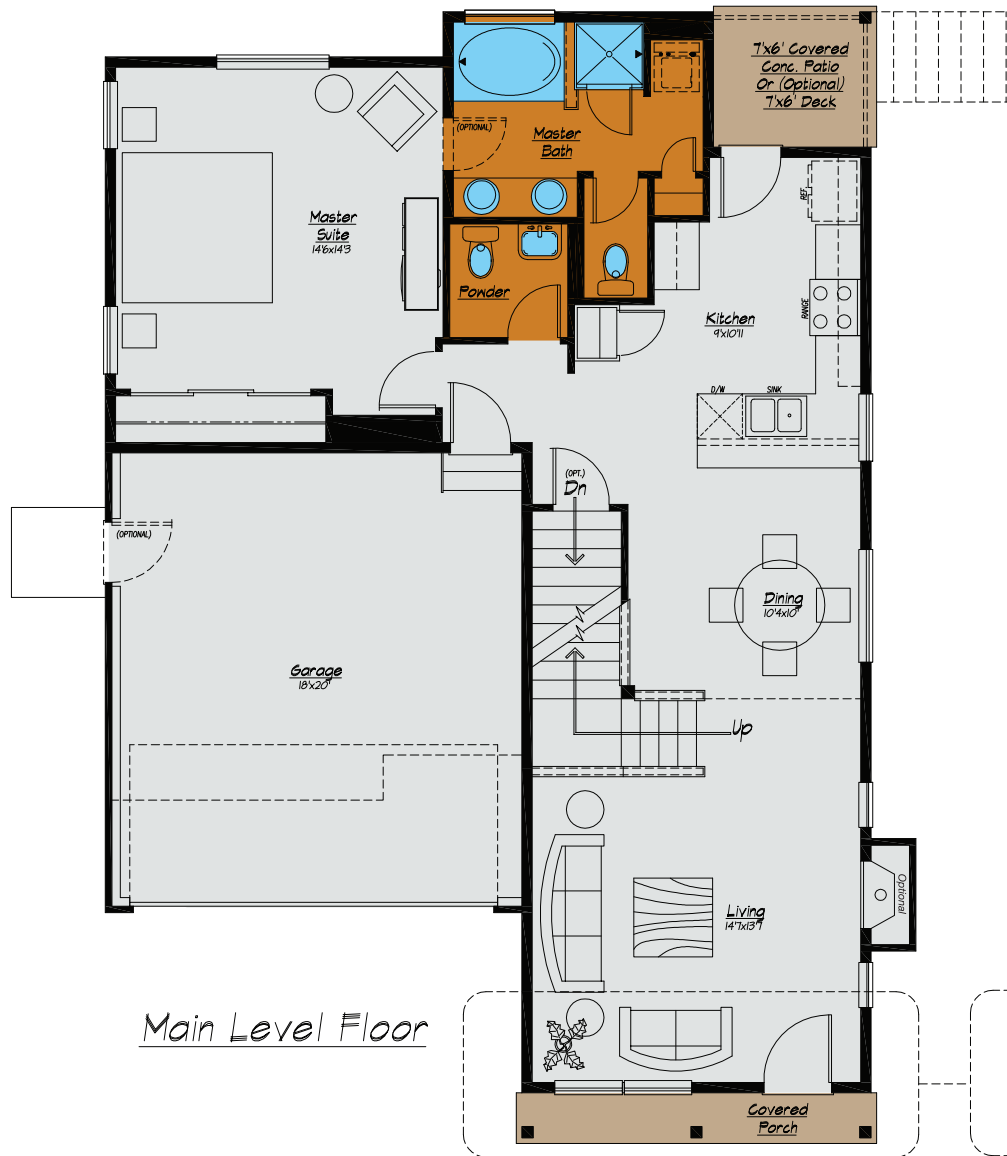

## COTTAGE GARDEN AT THE GARDENS AT CAREFREE

*Exclusively by Covington Homes - The Iris Plan 504*

1,826 Finished Square Feet  
1,826 Total Square Feet  
3 - 4 Bedroom  
2.5 Baths  
2 - 3 Car garage

Proud Builder  
**St. Jude Dream Home<sup>®</sup>  
Giveaway**

**COVINGTON HOMES**  
13725 Struthers Road Suite 201, CS 80921  
[www.covingtonhomesco.com](http://www.covingtonhomesco.com)

Main Level Floor

(Optional)  
Deck w/ Landing & Stairs

**The Iris, Plan 504**  
 1,826 Finished Sq Ft  
 1,826 Total Square Feet  
 3 - 4 Bedrooms  
 2.5 Bathrooms  
 2 - 3 Car Garage

*Upper Level Floor*

**The Iris, Plan 504**  
 1,826 Finished Sq Ft  
 1,826 Total Square Feet  
 3 - 4 Bedrooms  
 2.5 Bathrooms  
 2 - 3 Car Garage

*(Optional) Bedroom 4*

*(Optional) "B", "C", & "D" Upper Level Floor*